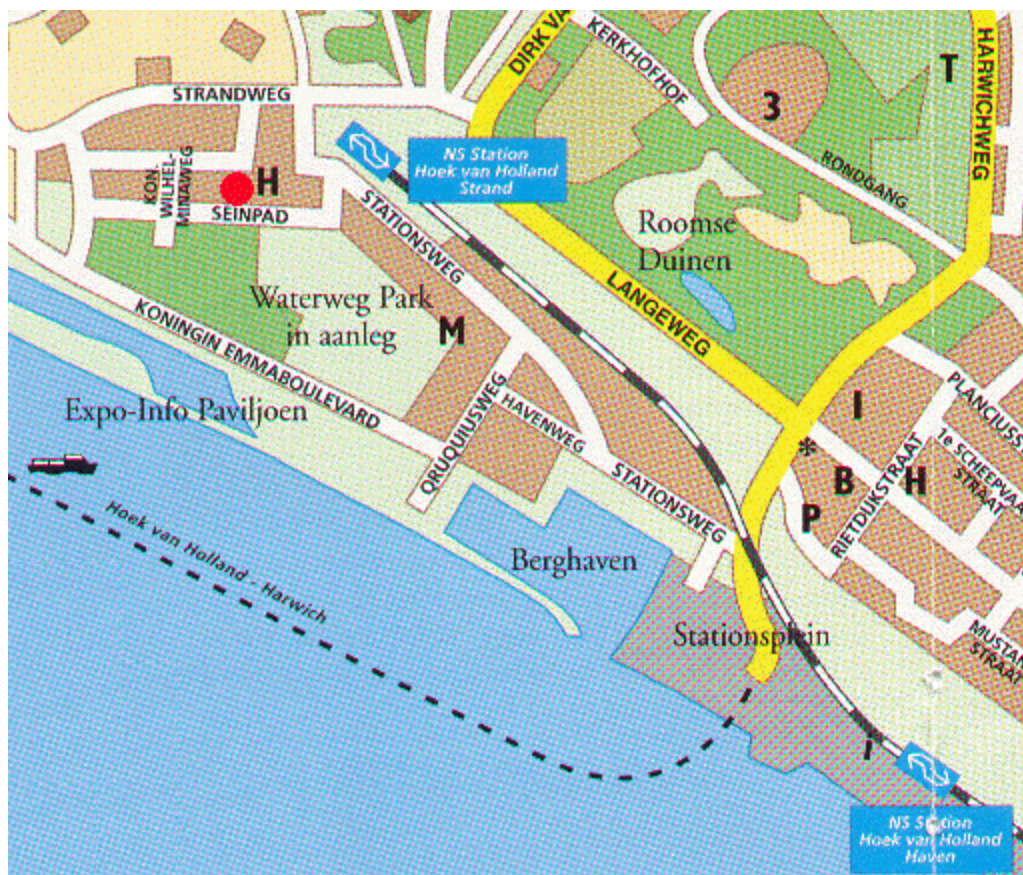

Pension Seinpad
Fam. Theunissen
Seinpad 21
3151 HP Hoek van Holland
Nederland
Tel. 31 (0)174 385652
Fax. 31 (0)174 310369